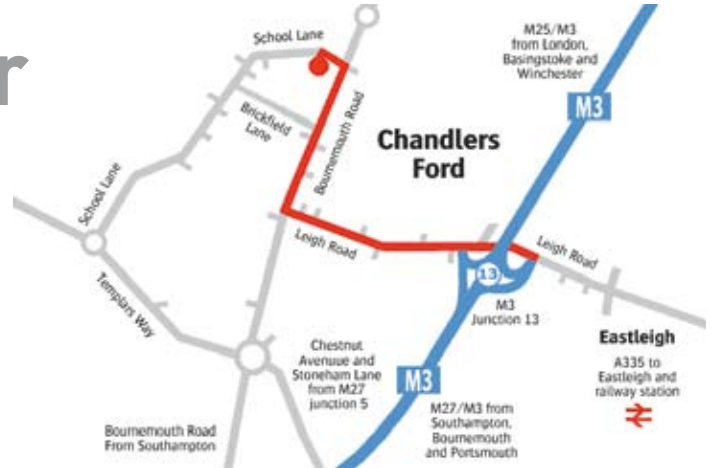

Excludes any items already on special offer.

KDP Tiles Ltd, Units 1-4 School Lane, Chandlers Ford Industrial Estate, Chandlers Ford, SO53 4DG.